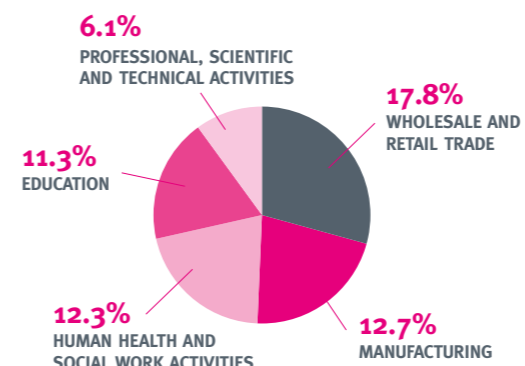

Ethnic group

QUALIFICATIONS

Highest qualification held by residents aged 16 and above.

EMPLOYMENT

8,695 TOTAL NUMBER OF 16-74 YEAR-OLD RESIDENTS WHO ARE ECONOMICALLY ACTIVE

7,985 TOTAL NUMBER OF 16-74 YEAR-OLD RESIDENTS IN EMPLOYMENT

*based on the forecasts submitted to the DfE in the 2018 School Capacity collection.

NUMBER OF 16-74 YEAR-OLD RESIDENTS WHO ARE...	
Full-time employees	5,082
Part-time employees	1,729
Self employed	1,174

TOP EMPLOYMENT SECTORS

SECTOR COUNT - AGES 16 TO 74		
Wholesale & retail trade; repair of motor vehicles and motor cycles	1,475	17.8%
Manufacturing	1,051	12.7%
Human health and social work activities	1,021	12.3%
Education	934	11.3%
Professional, scientific and technical activities	501	6.1%