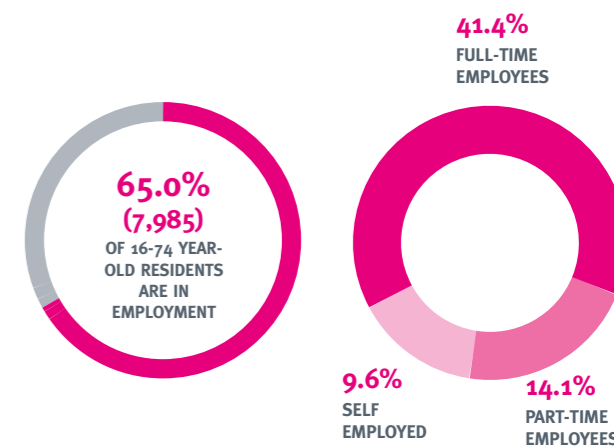

Ethnic group

QUALIFICATIONS

Highest qualification held by residents aged 16 and above.

EMPLOYMENT

8,695 TOTAL NUMBER OF 16-74 YEAR-OLD RESIDENTS WHO ARE ECONOMICALLY ACTIVE

7,985 TOTAL NUMBER OF 16-74 YEAR-OLD RESIDENTS IN EMPLOYMENT