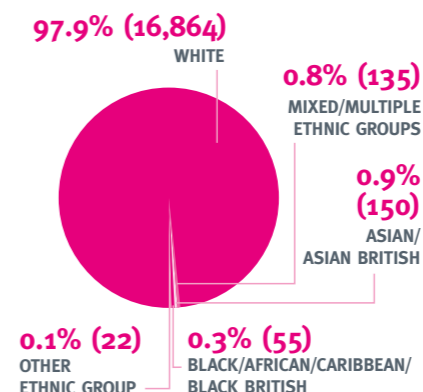

RESIDENT POPULATION

By gender and age.

POPULATION COUNT - ALL AGES - 17,226		
Males	8,312	48.3%
Females	8,914	51.7%
Age 0 to 15	3,063	17.8%
Age 16 to 64	10,567	61.3%
Age 65 and above	3,596	20.9%
Age 16 to 17	395	2.3%
Age 18 to 19	351	2.0%
Age 20 to 24	832	4.8%

Ethnic group

QUALIFICATIONS

Highest qualification held by residents aged 16 and above.

EMPLOYMENT

8,695 TOTAL NUMBER OF 16-74 YEAR-OLD RESIDENTS WHO ARE ECONOMICALLY ACTIVE

7,985 TOTAL NUMBER OF 16-74 YEAR-OLD RESIDENTS IN EMPLOYMENT