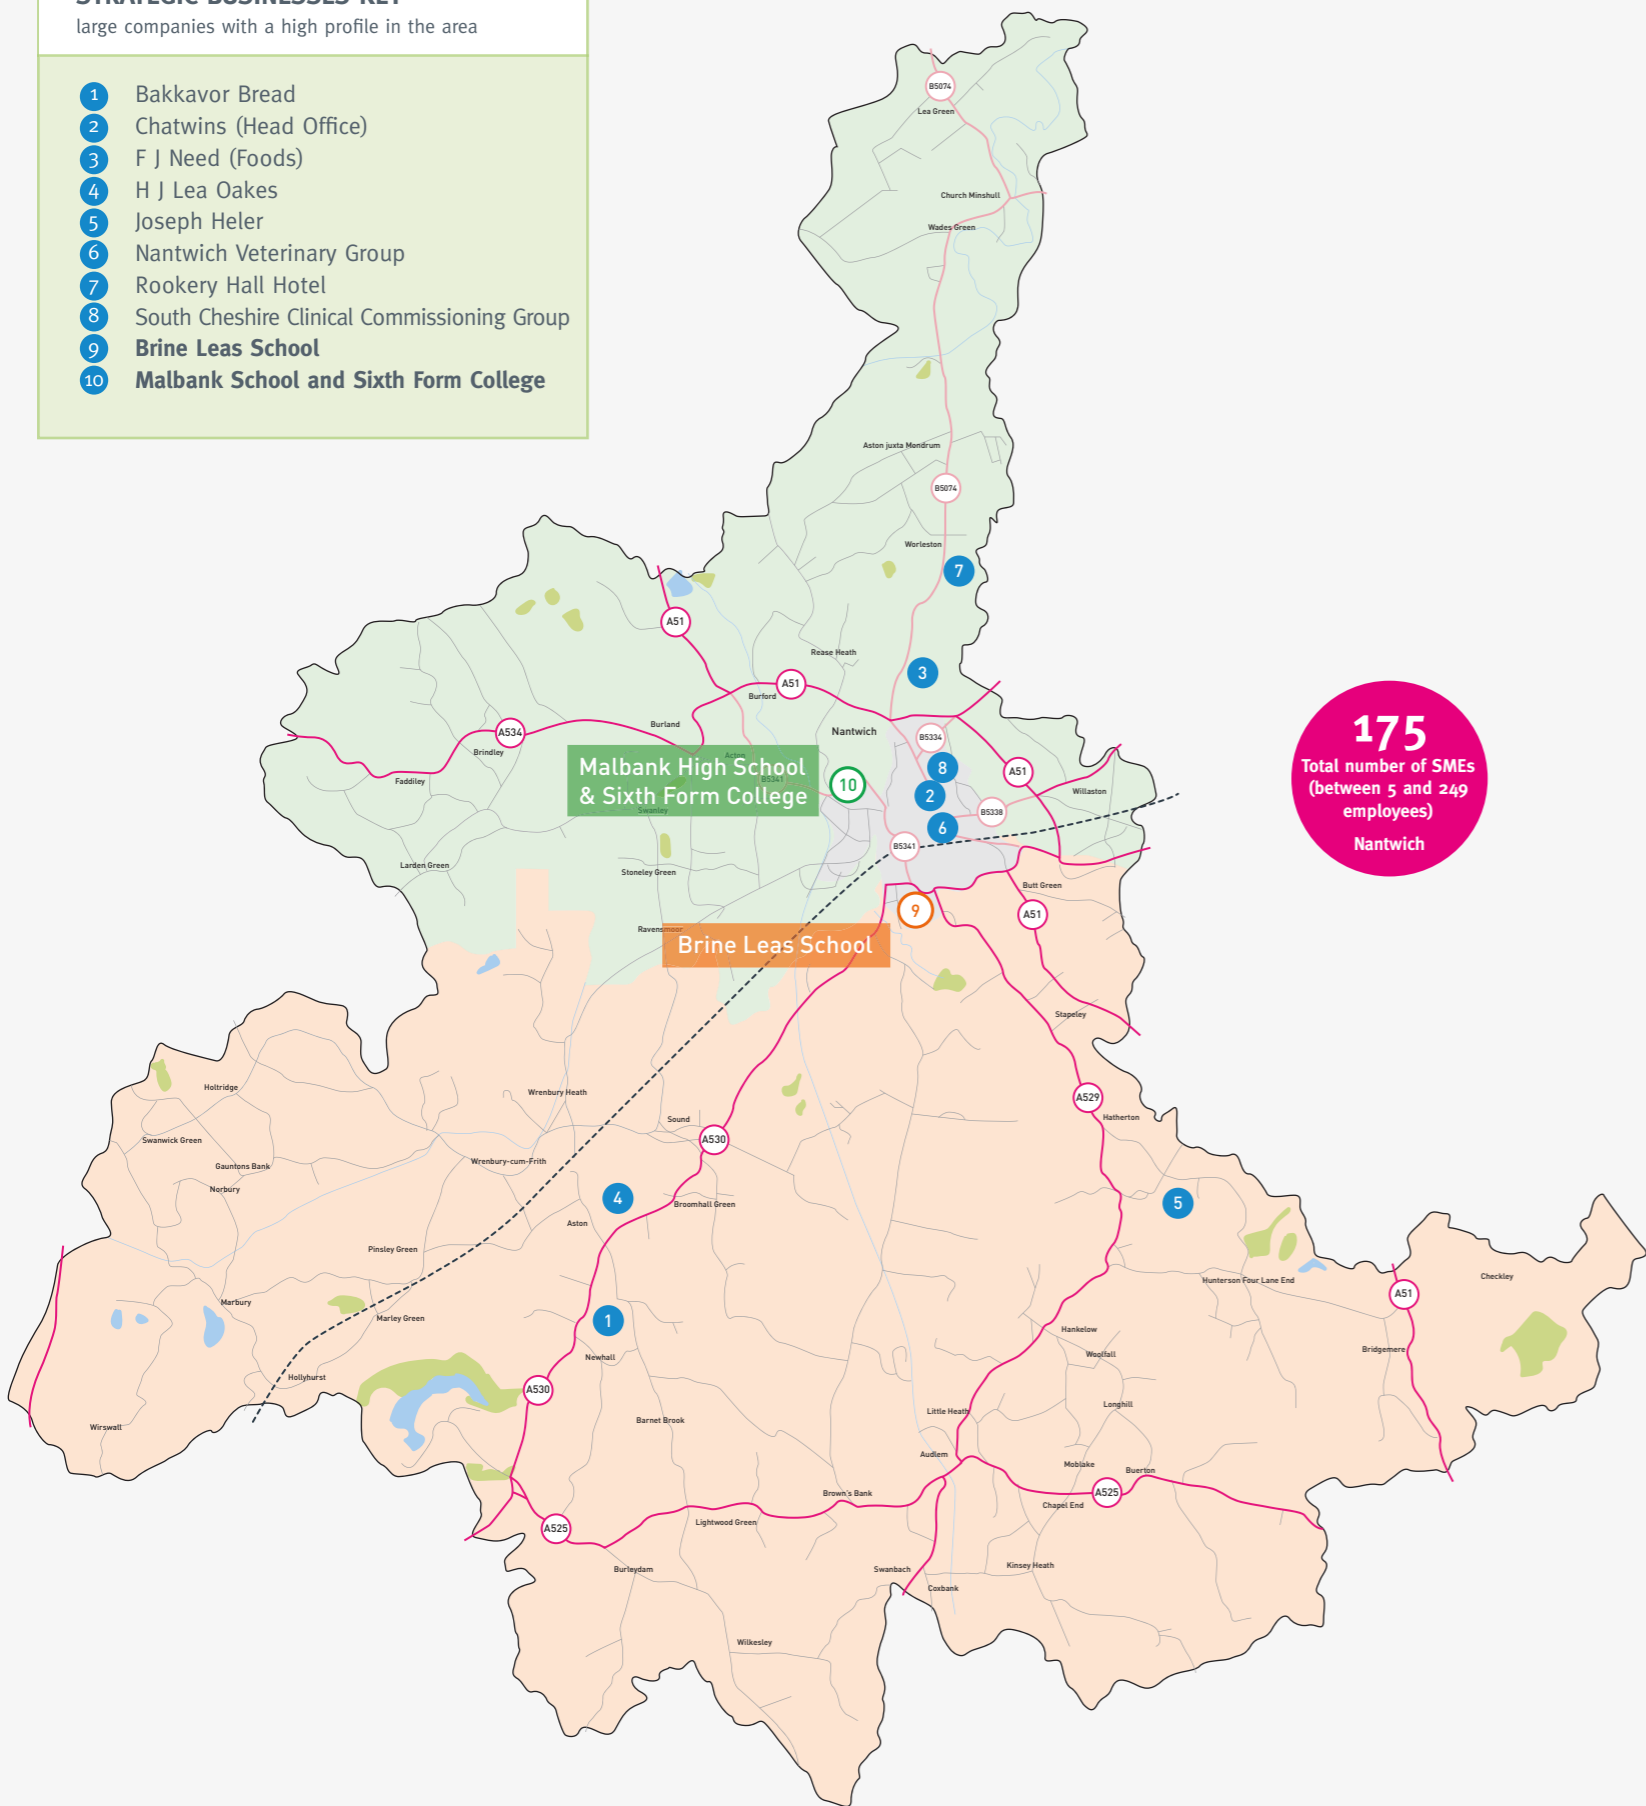

Nantwich Area - Economic Overview

STRATEGIC BUSINESSES KEY

large companies with a high profile in the area

- 1 Bakkavor Bread
- 2 Chatwins (Head Office)
- 3 F J Need (Foods)
- 4 H J Lea Oakes
- 5 Joseph Heler
- 6 Nantwich Veterinary Group
- 7 Rookery Hall Hotel
- 8 South Cheshire Clinical Commissioning Group
- 9 Brine Leas School
- 10 Malbank School and Sixth Form College

RESIDENT POPULATION

By gender and age.

POPULATION COUNT - ALL AGES - 17,226		
Males	8,312	48.3%
Females	8,914	51.7%
Age 0 to 15	3,063	17.8%
Age 16 to 64	10,567	61.3%
Age 65 and above	3,596	20.9%
Age 16 to 17	395	2.3%
Age 18 to 19	351	2.0%
Age 20 to 24	832	4.8%

SCHOOL PUPIL FORECAST FOR THE NANTWICH AREA

ACADEMIC AGE	2019	2020	2021	2022	2023
Academic Years 7 - 11 (11/16 year olds)	2,206	2,263	2,308	2,357	2,393
Year 12 (16/17 year olds)	231	258	257	264	276
Year 13 (17/18 year olds)	204	212	237	238	245
Total forecast numbers	2,641	2,733	2,802	2,859	2,914

TOP EMPLOYMENT SECTORS

SECTOR COUNT - AGES 16 TO 74		
Wholesale & retail trade; repair of motor vehicles and motor cycles	1,475	17.8%
Manufacturing	1,051	12.7%
Human health and social work activities	1,021	12.3%
Education	934	11.3%
Professional, scientific and technical activities	501	6.1%