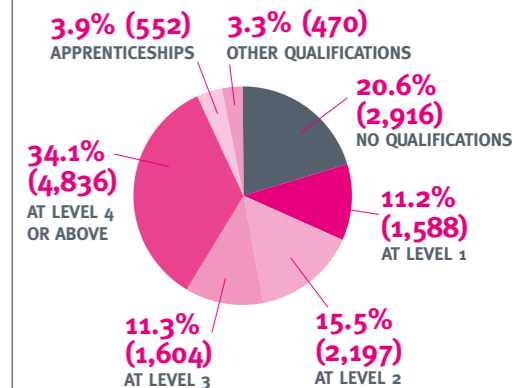

RESIDENT POPULATION

By gender and age.

POPULATION COUNT - ALL AGES - 17,226		
Males	8,312	48.3%
Females	8,914	51.7%
Age 0 to 15	3,063	17.8%
Age 16 to 64	10,567	61.3%
Age 65 and above	3,596	20.9%
Age 16 to 17	395	2.3%
Age 18 to 19	351	2.0%
Age 20 to 24	832	4.8%

Ethnic group

QUALIFICATIONS

Highest qualification held by residents aged 16 and above.

EMPLOYMENT

8,695 TOTAL NUMBER OF 16-74 YEAR-OLD RESIDENTS WHO ARE ECONOMICALLY ACTIVE

7,985 TOTAL NUMBER OF 16-74 YEAR-OLD RESIDENTS IN EMPLOYMENT

TOP EMPLOYMENT SECTORS

SECTOR COUNT - AGES 16 TO 74		
Wholesale & retail trade; repair of motor vehicles and motor cycles	1,475	17.8%
Manufacturing	1,051	12.7%
Human health and social work activities	1,021	12.3%
Education	934	11.3%
Professional, scientific and technical activities	501	6.1%